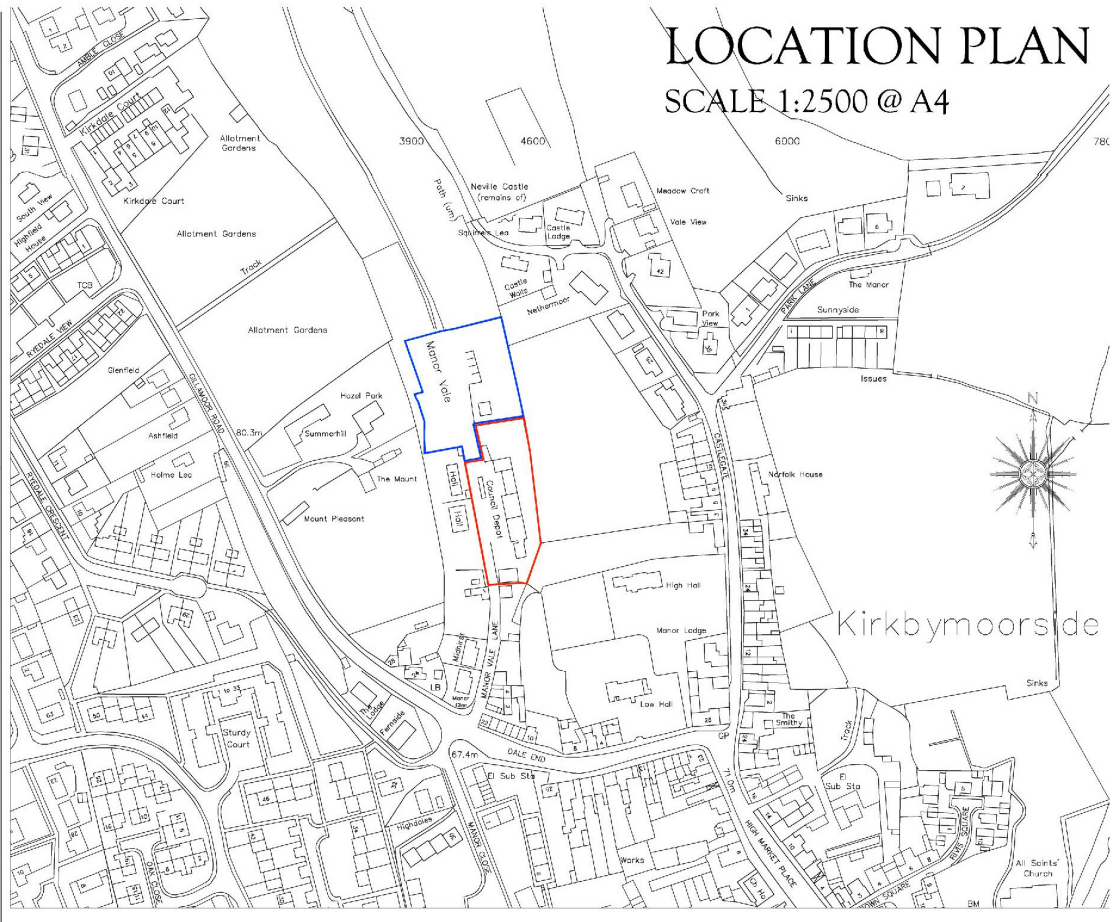

LOCATION PLAN

SCALE 1:2500 @ A4

REVISED PLAN

THIS COPY HAS BEEN MADE BY OR WITH THE AUTHORITY OF THE PLANNING AND DESIGN ASSOCIATES. IT IS THE PROPERTY OF THE PLANNING AND DESIGN ASSOCIATES AND IS NOT TO BE REPRODUCED OR TRANSMITTED IN ANY FORM OR BY ANY MEANS, ELECTRONIC OR MECHANICAL, INCLUDING PHOTOCOPYING, RECORDING, OR BY ANY INFORMATION STORAGE AND RETRIEVAL SYSTEM, WITHOUT THE WRITTEN PERMISSION OF THE PLANNING AND DESIGN ASSOCIATES.

Date:	February 2015	Drawn:	PAN
Scale:	1:2500 @ A4		
Status:	Planning		
Drawn by:	P.M. / 063 / 003 / 11		